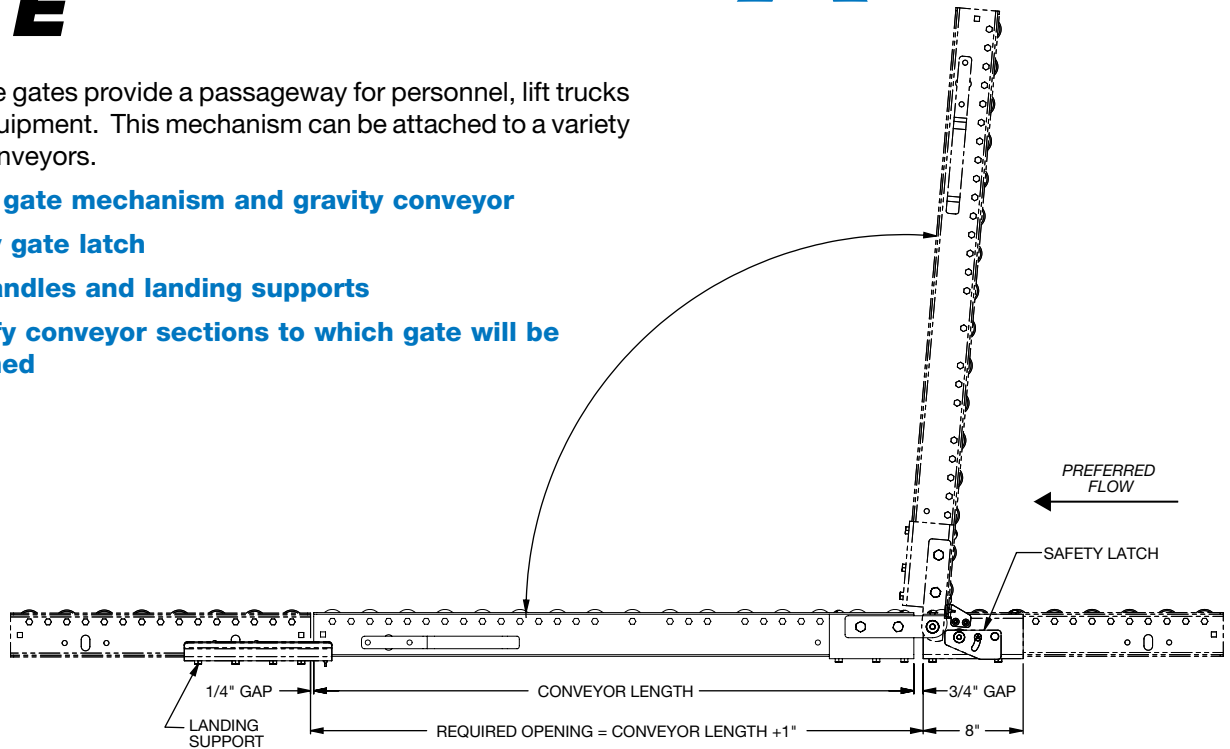

MANUAL HINGE GATE

Manual hinge gates provide a passageway for personnel, lift trucks and other equipment. This mechanism can be attached to a variety of gravity conveyors.

- Hinge gate mechanism and gravity conveyor
- Safety gate latch
- Lift handles and landing supports
- Specify conveyor sections to which gate will be attached

MODEL NO.	CONVEYOR TYPE	AXLE CENTERS	GATE LENGTH	WEIGHT (LBS.)			
				BETWEEN FRAME WIDTH			
				10"	13"	16"	22"
				OVERALL WIDTH			
				12"	15"	18"	24"
MHG-WSS-"BF"-3	Skatewheel conveyor (Steel)	3"	3'	43	44	49	54
MHG-WSS-"BF"-4		3"	4'	51	53	58	65
MHG-WSS-"BF"-5		3"	5'	59	62	67	76
MHG-WAS-"BF"-3	Skatewheel Conveyor (Aluminum)	3"	3'	32	33	34	38
MHG-WAS-"BF"-4		3"	4'	36	37	39	44
MHG-WAS-"BF"-5		3"	5'	40	42	44	50
MHG-RS14Gx1.5-"BF"-3	1 3/8" Gravity Roller Conveyor (Steel)	1.5"	3'	49	52	59	69
MHG-RS14Gx1.5-"BF"-4		1.5"	4'	59	63	72	86
MHG-RS14Gx1.5-"BF"-5		1.5"	5'	69	74	86	102
MHG-RS14Gx3-"BF"-3		3"	3'	39	42	48	51
MHG-RS14Gx3-"BF"-4		3"	4'	46	50	57	62
MHG-RS14Gx3-"BF"-5		3"	5'	52	57	67	72
MHG-RS14AX1.5-"BF"-3	1 3/8" Gravity Roller Conveyor (Aluminum)	1.5"	3'	34	35	39	45
MHG-RS14AX1.5-"BF"-4		1.5"	4'	40	41	46	54
MHG-RS14AX1.5-"BF"-5		1.5"	5'	45	46	53	62
MHG-RS14AX3-"BF"-3		3"	3'	30	31	34	36
MHG-RS14AX3-"BF"-4		3"	4'	33	35	39	41
MHG-RS14AX3-"BF"-5		3"	5'	36	39	44	46